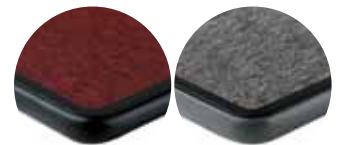

Stainless Steel Utility Cart

From boxes to bags, this utility cart can make those difficult hallway trips so much easier.

Carpet/Bumper Options

Burgundy
Black

Gray
Gray

Black
Black

Gray
Black

- 1½" Steel tubing for strength and durability
- Stainless steel handle and foot rails
- Stainless steel foot rails add extra security during transport
- 6" fully pneumatic wheels

Item #

UCHSS-8

Color

Stainless Steel

WxHxD

24"W x 41"H x 42"D